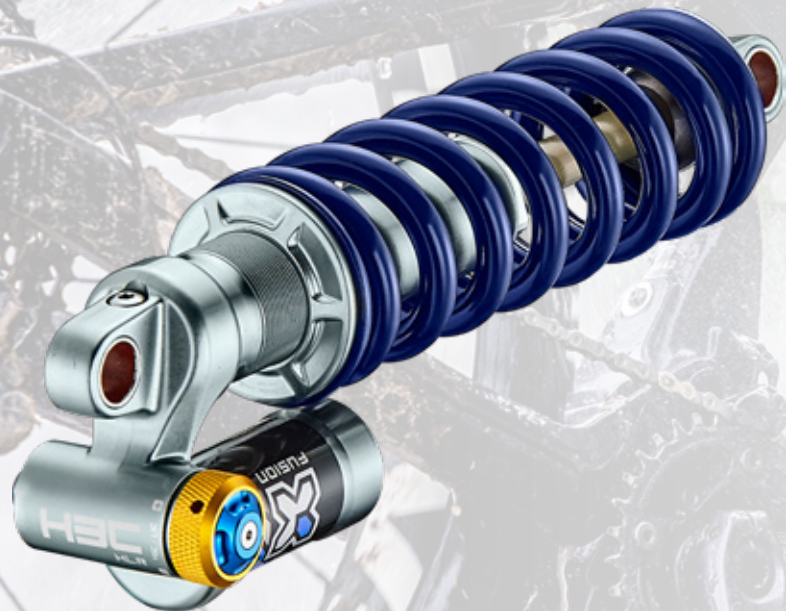

H3C Series

New piggyback Coil shock, Three positions platform, low speed, rebound

H3C HLR

Weight	350 grams(w/o spring)
Spring	Coil
Adjustments	HS comp, LS comp, Rebound
Sizes	Metric 250/75 & Trunnion 225/75
Options	Polymer Hardware

H3C RCP

Weight	318 grams(w/o spring)
Spring	Coil
Adjustments	Three positions platform, Low speed, Rebound
Sizes	Metric, Trunnion
Options	Polymer Hardware