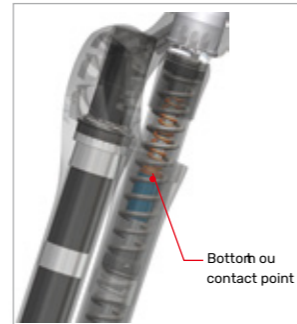

TRACE 36 Series

36mm Stanchion Tube 29 Inch Wheel Fork Up To 170mm of Travel

ABS Mount

Trace 36 RC

Weight 4.4 pounds / 2000 grams
Wheel Size 29 inch
Travel 140mm, 160mm, 170mm
Stanchion 36mm Anodized aluminum
Spring Coil(Soft, Standard, Firm), Air spring
Damper RC Damper
Adjustments Compression(Open to Firm), Rebound, Air spring or Preload spring
Steerer Taper Standard
Axle Thru Axle 110x15mm Boost
Offset 51mm & 44mm
Options RC Remote

Trace 36 Roughcut HLR

Weight 4.4 pounds / 2000 grams
Wheel Size 29 inch
Travel 140mm, 160mm, 170mm
Stanchion 36mm Anodized aluminum
Spring Coil(Soft, Standard, Firm), Air spring
Damper Roughcut HLR
Adjustments HS comp, LS comp, Rebound, Air spring or Preload spring
Steerer Taper Standard
Axle Thru Axle 110x15mm Boost
Offset 51mm & 44mm

Trace 36 Roughcut RCP

Weight 5.3 pounds / 2400 grams
Wheel Size 29 inch
Travel 140mm, 160mm, 170mm
Stanchion 36mm Anodized aluminum
Spring Coil(Soft, Standard, Firm), Air spring
Damper Roughcut RCP
Adjustments 3 Positions platform, LS comp, Rebound, Air spring or Preload spring
Steerer Taper Standard
Axle Thru Axle 110x15mm Boost
Offset 51mm & 44mm

*Second Back Up Spring For Bottom Out Control
*10mm Travel Adjustment