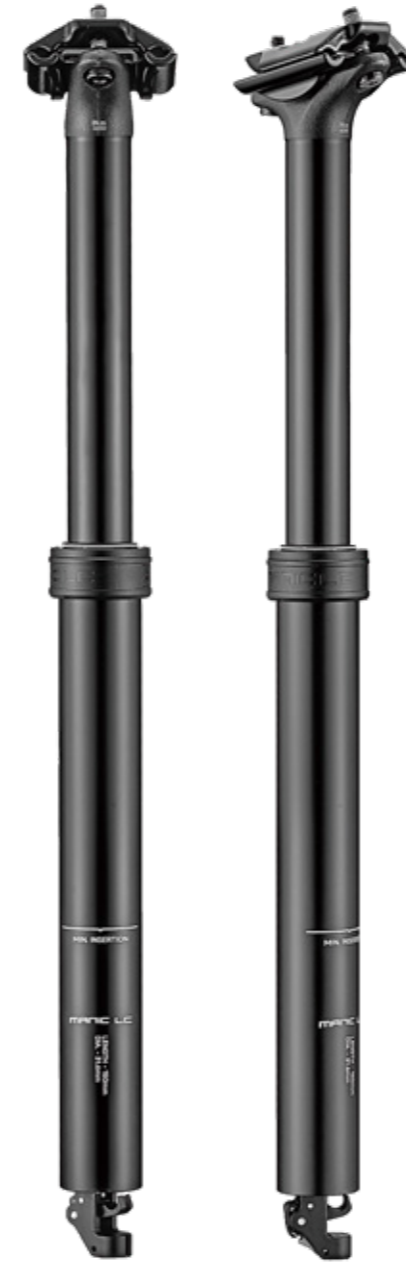

Dropper Seat Posts

Full range dropper seat posts line with internal routing

MANIC LC Series

Manic LC 100mm

Travel 100mm
Weight 497 grams(30.9mm)
Sizes 30.9mm, 31.6mm, 34.9mm
Note Internal cable routing only

Manic LC 150mm

Travel 150mm
Weight 603 grams(30.9mm)
Sizes 30.9mm, 31.6mm, 34.9mm
Note Internal cable routing only

Manic LC 125mm

Travel 125mm
Weight 530 grams(30.9mm)
Sizes 30.9mm, 31.6mm, 34.9mm
Note Internal cable routing only

Manic LC 170mm

Travel 170mm
Weight 636 grams(30.9mm)
Sizes 30.9mm, 31.6mm, 34.9mm
Note Internal cable routing only

MANIC GRAVEL Series

Manic 50mm

Travel 50mm
Weight 420 grams
Sizes 27.2mm
Remote New two ways control remote system