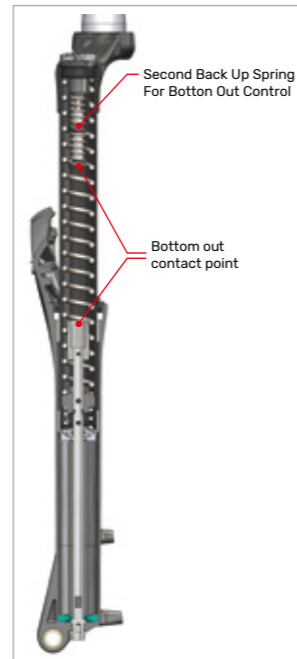

TRACE 36 Series

36mm Stanchion Tube 29 Inch Wheel Fork Up To 170mm of Travel

ABS Mount

Trace 36 RC

Weight 4.4 pounds / 2000 grams
Wheel Size 29 inch
Travel 140mm, 160mm, 170mm
Stanchion 36mm Anodized aluminum
Spring Coil(Soft, Standard, Firm), Air spring
Damper RC Damper
Adjustments Compression(Open to Firm), Rebound, Air spring or Preload spring
Steerer Taper Standard
Axle Thru Axle 110x15mm Boost
Offset 51mm & 44mm
Options RC Remote

Trace 36 Roughcut HLR

Weight 4.4 pounds / 2000 grams
Wheel Size 29 inch
Travel 140mm, 160mm, 170mm
Stanchion 36mm Anodized aluminum
Spring Coil(Soft, Standard, Firm), Air spring
Damper Roughcut HLR
Adjustments HS comp, LS comp, Rebound, Air spring or Preload spring
Steerer Taper Standard
Axle Thru Axle 110x15mm Boost
Offset 51mm & 44mm

Trace 36 Roughcut RCP

Weight 5.3 pounds / 2400 grams
Wheel Size 29 inch
Travel 140mm, 160mm, 170mm
Stanchion 36mm Anodized aluminum
Spring Coil(Soft, Standard, Firm), Air spring
Damper Roughcut RCP
Adjustments 3 Positions platform, LS comp, Rebound, Air spring or Preload spring
Steerer Taper Standard
Axle Thru Axle 110x15mm Boost
Offset 51mm & 44mm

*Second Back Up Spring For Bottom Out Control
*10mm Travel Adjustment