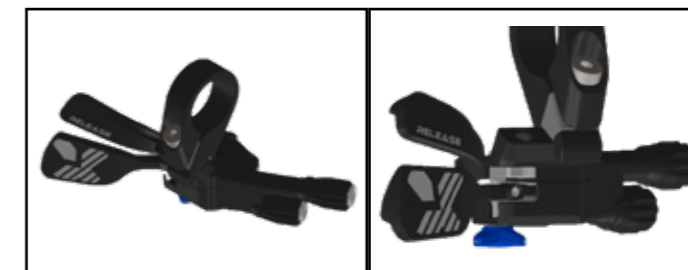

REZZA Series

High-Performance XC Air Shock

REZZA RL Weight 250 grams
Spring Air
Adjustments Rebound, Lockout
Sizes All Standard and Metric
Options Polymer Hardware

REZZA RLX Weight 250 grams
Spring Air
Adjustments Rebound, 3 Positions Comp.
Sizes All Standard and Metric
Options Polymer Hardware

REZZA RLR Weight 250 grams
Spring Air
Adjustments Rebound, Lockout or 3 Positions Comp.
Sizes All Standard and Metric
Options Polymer Hardware, 2 Positions or 3 Positions Q Flip dual

Q Flip dual